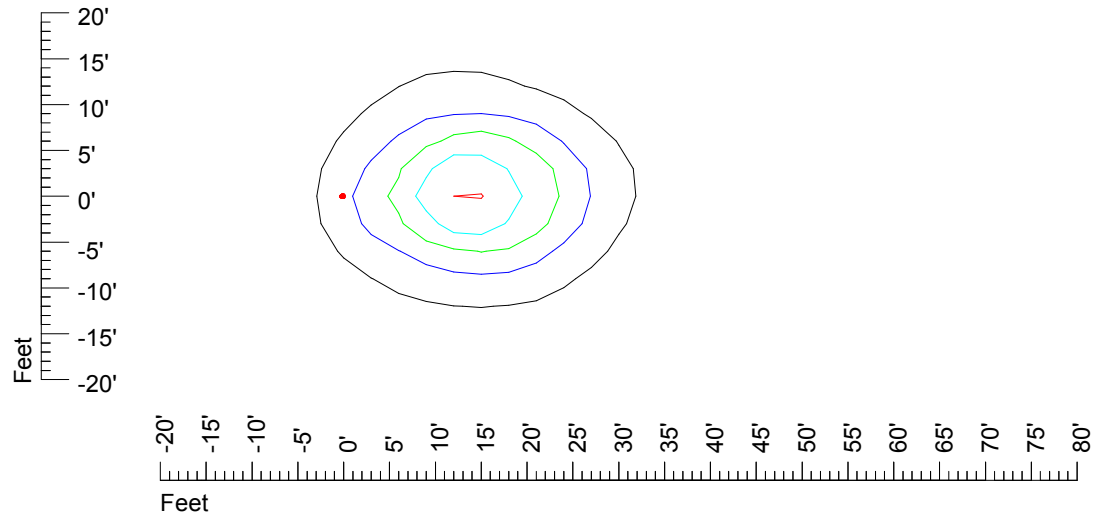

Mounting height 11' Tilt 30°

Mounting height 11' Tilt 15°

Mounting height 11' Tilt 45°

IES Photometric files MR16 LED 6v5w S1811121-R1

Isoline template 15' mounting height

Isoline values — 0.1 fc — 0.25 fc — 0.5 fc — 1.0 fc — 2.0 fc

Mounting height 15' Tilt 0°

Mounting height 15' Tilt 30°

Mounting height 15' Tilt 15°

Mounting height 15' Tilt 45°

IES Photometric files MR16 LED 6v5w S1811121-R1

Isoline template 20' mounting height

Isoline values — 0.1 fc — 0.25 fc — 0.5 fc — 1.0 fc — 2.0 fc

Mounting height 20' Tilt 0°

Mounting height 20' Tilt 30°

Mounting height 20' Tilt 15°

Mounting height 20' Tilt 45°

IES Photometric files MR16 LED 6v5w S1811121-R1

Isoline template 25' mounting height

Isoline values — 0.1 fc — 0.25 fc — 0.5 fc — 1.0 fc — 2.0 fc