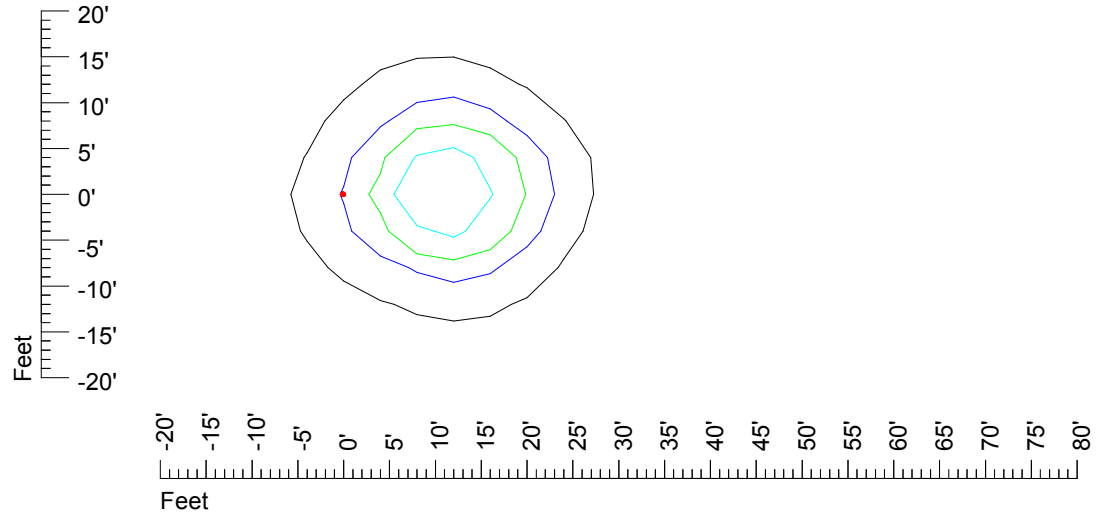

Mounting height 11' Tilt 30°

Mounting height 11' Tilt 15°

Mounting height 11' Tilt 45°

IES Photometric files MR16 LED 6v5w S1811121-R1

Isoline template 15' mounting height

Isoline values — 0.1 fc — 0.25 fc — 0.5 fc — 1.0 fc — 2.0 fc

Mounting height 15' Tilt 0°

Mounting height 15' Tilt 30°

Mounting height 15' Tilt 15°

Mounting height 15' Tilt 45°

IES Photometric files MR16 LED 6v5w S1811121-R1

Isoline template 20' mounting height

Isoline values — 0.1 fc — 0.25 fc — 0.5 fc — 1.0 fc — 2.0 fc

Mounting height 20' Tilt 0°

Mounting height 20' Tilt 30°

Mounting height 20' Tilt 15°

Mounting height 20' Tilt 45°

IES Photometric files MR16 LED 6v5w S1811121-R1

Isoline template 25' mounting height

Isoline values — 0.1 fc — 0.25 fc — 0.5 fc — 1.0 fc — 2.0 fc