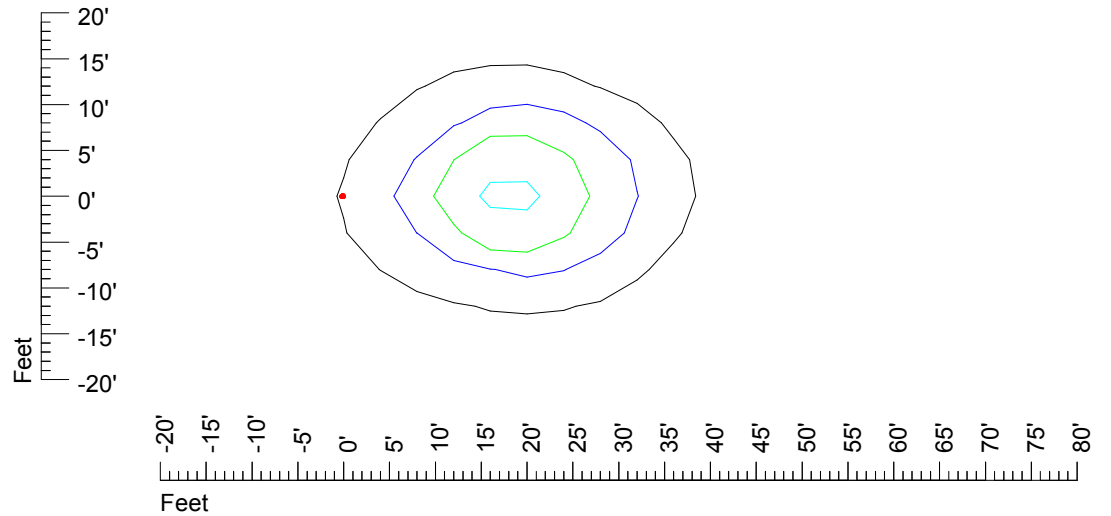

Mounting height 11' Tilt 30°

Mounting height 11' Tilt 15°

Mounting height 11' Tilt 45°

IES Photometric files MR16 LED 6v5w S1811121-R1

Isoline template 15' mounting height

Isoline values — 0.1 fc — 0.25 fc — 0.5 fc — 1.0 fc — 2.0 fc

Mounting height 15' Tilt 0°

Mounting height 15' Tilt 30°

Mounting height 15' Tilt 15°

Mounting height 15' Tilt 45°

IES Photometric files MR16 LED 6v5w S1811121-R1

Isoline template 20' mounting height

Isoline values — 0.1 fc — 0.25 fc — 0.5 fc — 1.0 fc — 2.0 fc

Mounting height 20' Tilt 0°

Mounting height 20' Tilt 30°

Mounting height 20' Tilt 15°

Mounting height 20' Tilt 45°

IES Photometric files MR16 LED 6v5w S1811121-R1

Isoline template 25' mounting height

Isoline values — 0.1 fc — 0.25 fc — 0.5 fc — 1.0 fc — 2.0 fc

Mounting height 25' Tilt 0°

Mounting height 25' Tilt 30°

Mounting height 25' Tilt 15°

Mounting height 25' Tilt 45°

IES Photometric files MR16 LED 6v5w S1811121-R1

Isoline template 30' mounting height

Isoline values — 0.1 fc — 0.25 fc — 0.5 fc — 1.0 fc — 2.0 fc