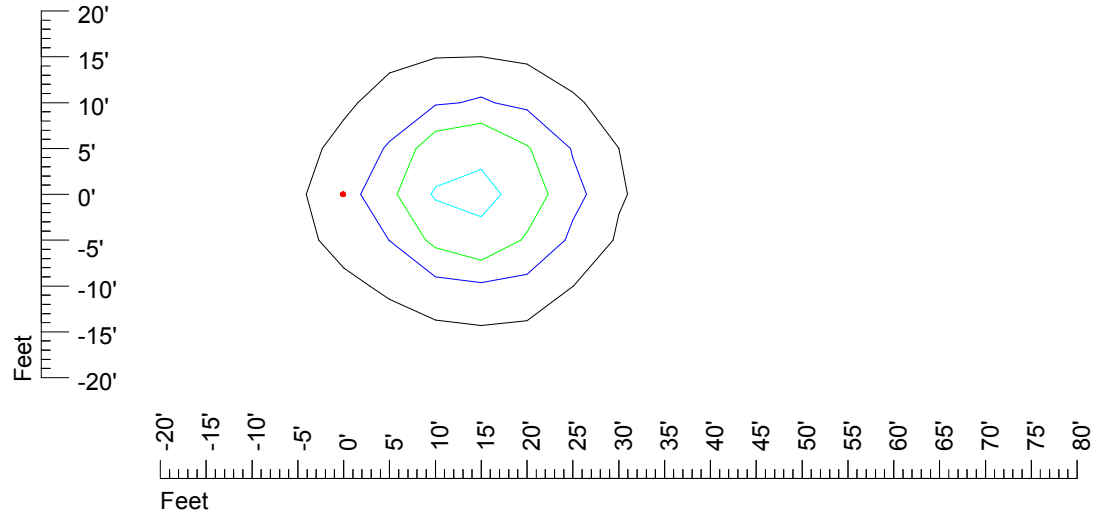

Mounting height 15' Tilt 0°

Mounting height 15' Tilt 30°

Mounting height 15' Tilt 15°

Mounting height 15' Tilt 45°

IES Photometric files MR16 LED 6v5w S1811121-R1

Isoline template 20' mounting height

Isoline values — 0.1 fc — 0.25 fc — 0.5 fc — 1.0 fc — 2.0 fc

Mounting height 20' Tilt 0°

Mounting height 20' Tilt 30°

Mounting height 20' Tilt 15°

Mounting height 20' Tilt 45°

IES Photometric files MR16 LED 6v5w S1811121-R1

Isoline template 25' mounting height

Isoline values — 0.1 fc — 0.25 fc — 0.5 fc — 1.0 fc — 2.0 fc

Mounting height 25' Tilt 0°

Mounting height 25' Tilt 30°

Mounting height 25' Tilt 15°

Mounting height 25' Tilt 45°

IES Photometric files MR16 LED 6v5w S1811121-R1

Isoline template 30' mounting height

Isoline values — 0.1 fc — 0.25 fc — 0.5 fc — 1.0 fc — 2.0 fc