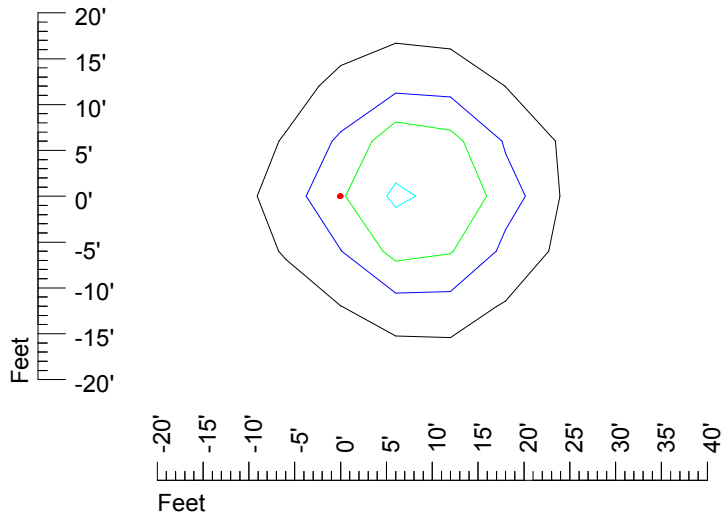

Mounting height 30' Tilt 15°