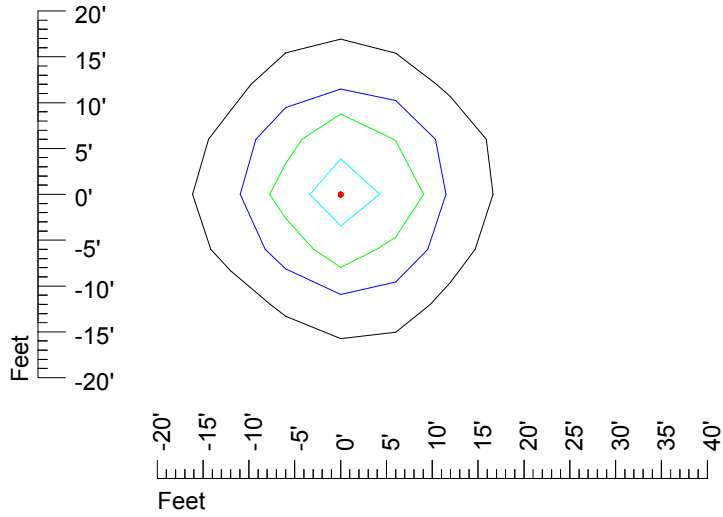

IES Photometric files MR16 LED 6v5w S1811121-R1

Isoline template 30' mounting height

Isoline values — 0.1 fc — 0.25 fc — 0.5 fc — 1.0 fc — 2.0 fc

Mounting height 30' Tilt 0°