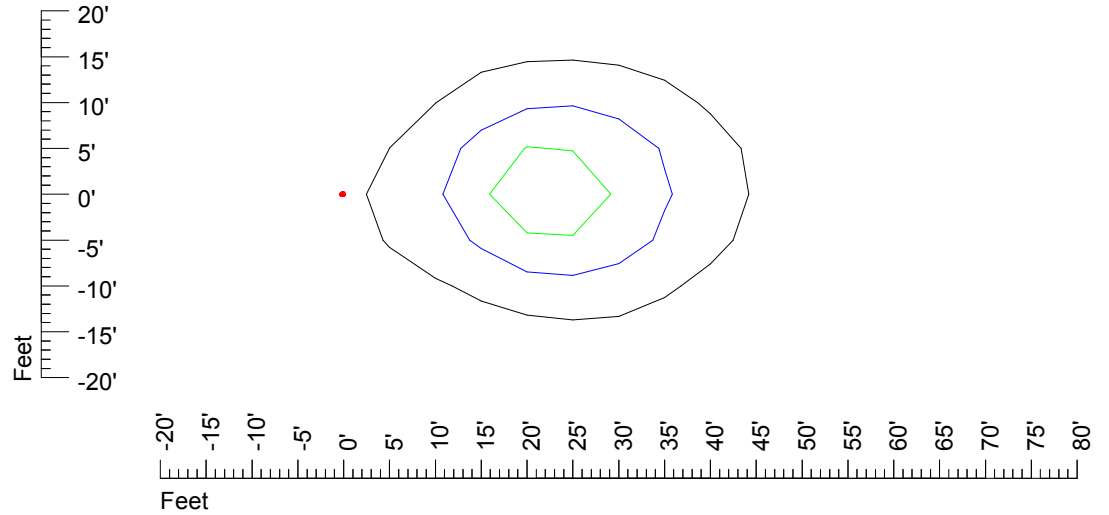

Mounting height 15' Tilt 0°

Mounting height 15' Tilt 30°

Mounting height 15' Tilt 15°

Mounting height 15' Tilt 45°

IES Photometric files MR16 LED 6v5w S1811121-R1

Isoline template 20' mounting height

Isoline values — 0.1 fc — 0.25 fc — 0.5 fc — 1.0 fc — 2.0 fc

Mounting height 20' Tilt 0°

Mounting height 20' Tilt 30°

Mounting height 20' Tilt 15°

Mounting height 20' Tilt 45°

IES Photometric files MR16 LED 6v5w S1811121-R1

Isoline template 25' mounting height

Isoline values — 0.1 fc — 0.25 fc — 0.5 fc — 1.0 fc — 2.0 fc

Mounting height 25' Tilt 0°

Mounting height 25' Tilt 30°

Mounting height 25' Tilt 15°

Mounting height 25' Tilt 45°

IES Photometric files MR16 LED 6v5w S1811121-R1

Isoline template 30' mounting height

Isoline values — 0.1 fc — 0.25 fc — 0.5 fc — 1.0 fc — 2.0 fc

Mounting height 30' Tilt 0°

Mounting height 30' Tilt 30°

Mounting height 30' Tilt 15°

Mounting height 30' Tilt 45°