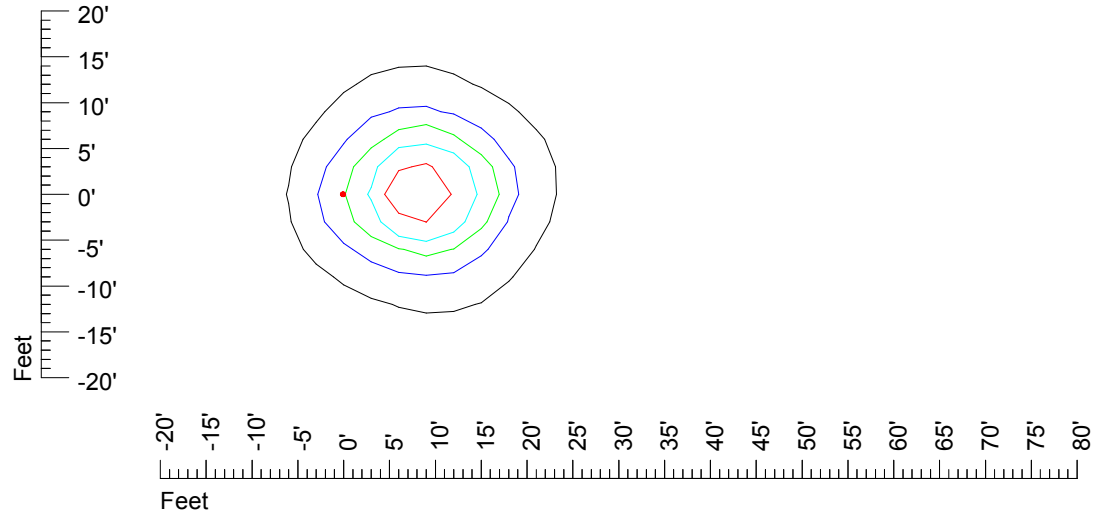

Mounting height 15' Tilt 30°