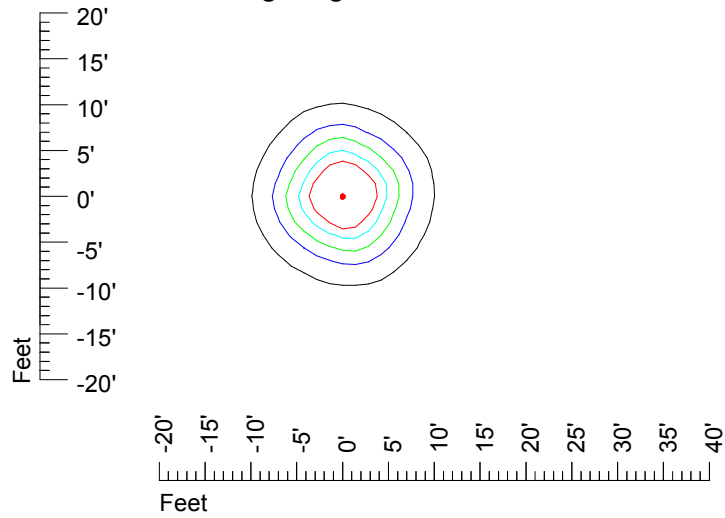

IES Photometric files MR16 LED 6v5w S1811121-R1

Isoline template 7' mounting height

Isoline values — 0.1 fc — 0.25 fc — 0.5 fc — 1.0 fc — 2.0 fc

Mounting height 7' Tilt 0°

Mounting height 7' Tilt 30°

Mounting height 7' Tilt 15°

Mounting height 7' Tilt 45°

IES Photometric files MR16 LED 6v5w S1811121-R1

Isoline template 9' mounting height

Isoline values — 0.1 fc — 0.25 fc — 0.5 fc — 1.0 fc — 2.0 fc

Mounting height 9' Tilt 0°

Mounting height 9' Tilt 30°

Mounting height 9' Tilt 15°

Mounting height 9' Tilt 45°

IES Photometric files MR16 LED 6v5w S1811121-R1

Isoline template 11' mounting height

Isoline values — 0.1 fc — 0.25 fc — 0.5 fc — 1.0 fc — 2.0 fc

Mounting height 11' Tilt 0°

Mounting height 11' Tilt 30°

Mounting height 11' Tilt 15°

Mounting height 11' Tilt 45°

IES Photometric files MR16 LED 6v5w S1811121-R1

Isoline template 15' mounting height

Isoline values — 0.1 fc — 0.25 fc — 0.5 fc — 1.0 fc — 2.0 fc