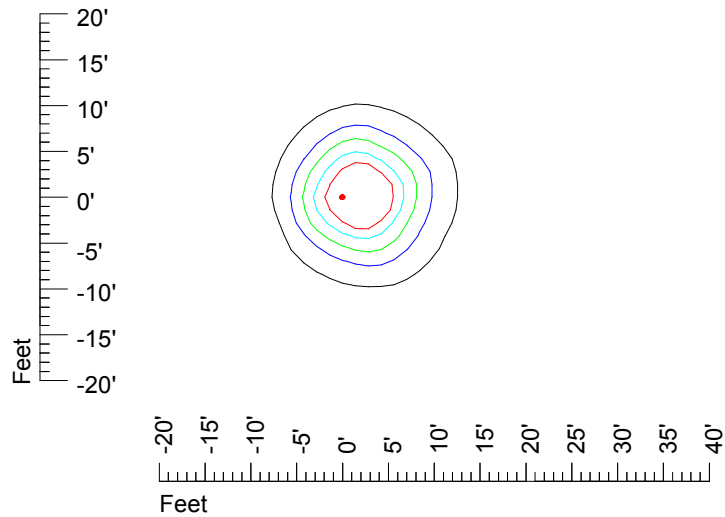

IES Photometric files MR16 LED 6v5w S1811121-R1

Isoline template 7' mounting height

Isoline values — 0.1 fc — 0.25 fc — 0.5 fc — 1.0 fc — 2.0 fc

Mounting height 7' Tilt 0°

Mounting height 7' Tilt 30°

Mounting height 7' Tilt 15°

Mounting height 7' Tilt 45°

IES Photometric files MR16 LED 6v5w S1811121-R1

Isoline template 9' mounting height

Isoline values — 0.1 fc — 0.25 fc — 0.5 fc — 1.0 fc — 2.0 fc

Mounting height 9' Tilt 0°

Mounting height 9' Tilt 30°

Mounting height 9' Tilt 15°

Mounting height 9' Tilt 45°

IES Photometric files MR16 LED 6v5w S1811121-R1

Isoline template 11' mounting height

Isoline values — 0.1 fc — 0.25 fc — 0.5 fc — 1.0 fc — 2.0 fc

Mounting height 11' Tilt 0°

Mounting height 11' Tilt 30°

Mounting height 11' Tilt 15°

Mounting height 11' Tilt 45°

IES Photometric files MR16 LED 6v5w S1811121-R1

Isoline template 15' mounting height

Isoline values — 0.1 fc — 0.25 fc — 0.5 fc — 1.0 fc — 2.0 fc