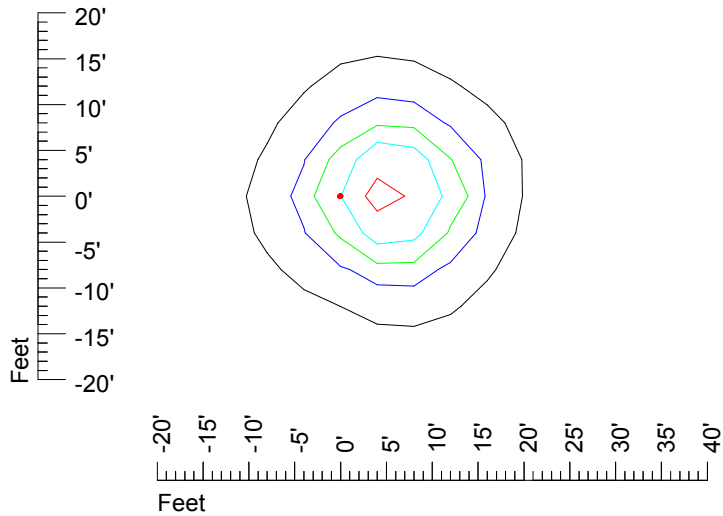

Mounting height 9' Tilt 15°

Mounting height 9' Tilt 45°

IES Photometric files MR16 LED 6v5w S1811121-R1

Isoline template 11' mounting height

Isoline values — 0.1 fc — 0.25 fc — 0.5 fc — 1.0 fc — 2.0 fc

Mounting height 11' Tilt 0°

Mounting height 11' Tilt 30°

Mounting height 11' Tilt 15°

Mounting height 11' Tilt 45°

IES Photometric files MR16 LED 6v5w S1811121-R1

Isoline template 15' mounting height

Isoline values — 0.1 fc — 0.25 fc — 0.5 fc — 1.0 fc — 2.0 fc

Mounting height 15' Tilt 0°

Mounting height 15' Tilt 30°

Mounting height 15' Tilt 15°

Mounting height 15' Tilt 45°

IES Photometric files MR16 LED 6v5w S1811121-R1

Isoline template 20' mounting height

Isoline values — 0.1 fc — 0.25 fc — 0.5 fc — 1.0 fc — 2.0 fc

Mounting height 20' Tilt 0°

Mounting height 20' Tilt 30°

Mounting height 20' Tilt 15°

Mounting height 20' Tilt 45°

IES Photometric files MR16 LED 6v5w S1811121-R1

Isoline template 25' mounting height

Isoline values — 0.1 fc — 0.25 fc — 0.5 fc — 1.0 fc — 2.0 fc