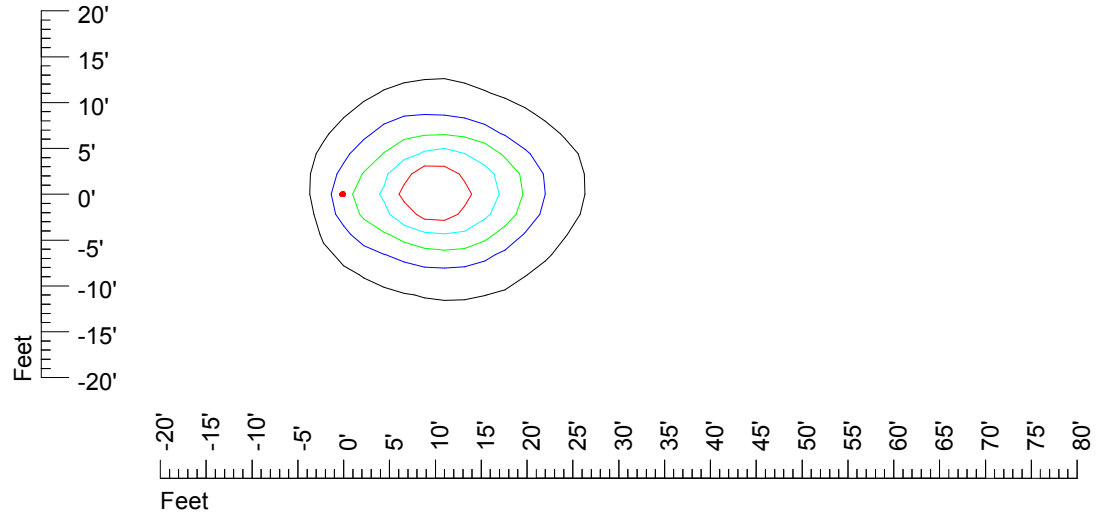

IES Photometric files MR16 LED 6v5w S1811121-R1

Isoline template 7' mounting height

Isoline values — 0.1 fc — 0.25 fc — 0.5 fc — 1.0 fc — 2.0 fc

Mounting height 7' Tilt 0°

Mounting height 7' Tilt 30°

Mounting height 7' Tilt 15°

Mounting height 7' Tilt 45°

IES Photometric files MR16 LED 6v5w S1811121-R1

Isoline template 9' mounting height

Isoline values — 0.1 fc — 0.25 fc — 0.5 fc — 1.0 fc — 2.0 fc

Mounting height 9' Tilt 0°

Mounting height 9' Tilt 30°

Mounting height 9' Tilt 15°

Mounting height 9' Tilt 45°

IES Photometric files MR16 LED 6v5w S1811121-R1

Isoline template 11' mounting height

Isoline values — 0.1 fc — 0.25 fc — 0.5 fc — 1.0 fc — 2.0 fc

Mounting height 11' Tilt 0°

Mounting height 11' Tilt 30°

Mounting height 11' Tilt 15°

Mounting height 11' Tilt 45°

IES Photometric files MR16 LED 6v5w S1811121-R1

Isoline template 15' mounting height

Isoline values — 0.1 fc — 0.25 fc — 0.5 fc — 1.0 fc — 2.0 fc