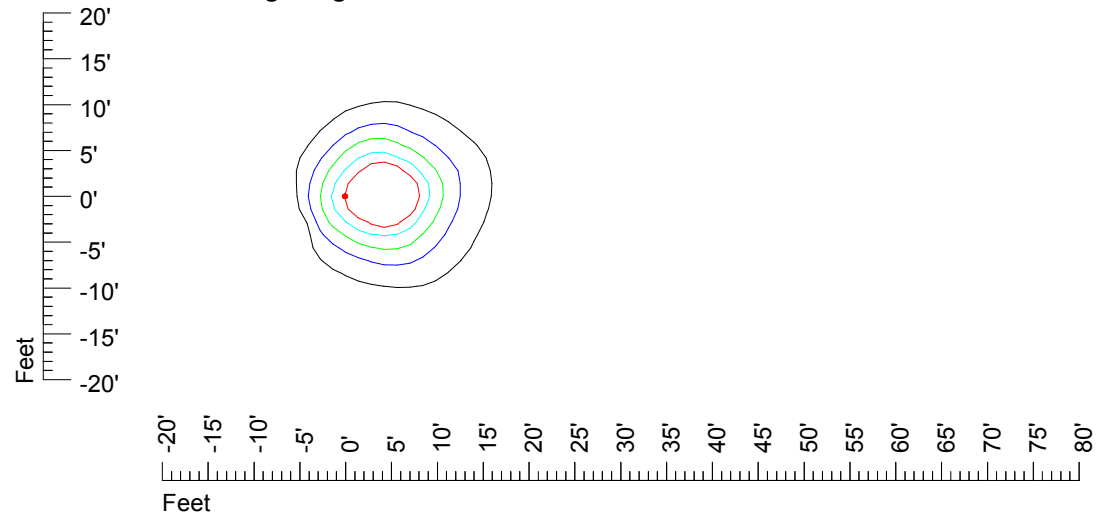

IES Photometric files MR16 LED 6v5w S1811121-R1

Isoline template 7' mounting height

Isoline values — 0.1 fc — 0.25 fc — 0.5 fc — 1.0 fc — 2.0 fc

Mounting height 7' Tilt 0°

Mounting height 7' Tilt 30°

Mounting height 7' Tilt 15°

Mounting height 7' Tilt 45°

IES Photometric files MR16 LED 6v5w S1811121-R1

Isoline template 9' mounting height

Isoline values — 0.1 fc — 0.25 fc — 0.5 fc — 1.0 fc — 2.0 fc

Mounting height 9' Tilt 0°

Mounting height 9' Tilt 30°

Mounting height 9' Tilt 15°

Mounting height 9' Tilt 45°

IES Photometric files MR16 LED 6v5w S1811121-R1

Isoline template 11' mounting height

Isoline values — 0.1 fc — 0.25 fc — 0.5 fc — 1.0 fc — 2.0 fc

Mounting height 11' Tilt 0°

Mounting height 11' Tilt 30°

Mounting height 11' Tilt 15°

Mounting height 11' Tilt 45°

IES Photometric files MR16 LED 6v5w S1811121-R1

Isoline template 15' mounting height

Isoline values — 0.1 fc — 0.25 fc — 0.5 fc — 1.0 fc — 2.0 fc