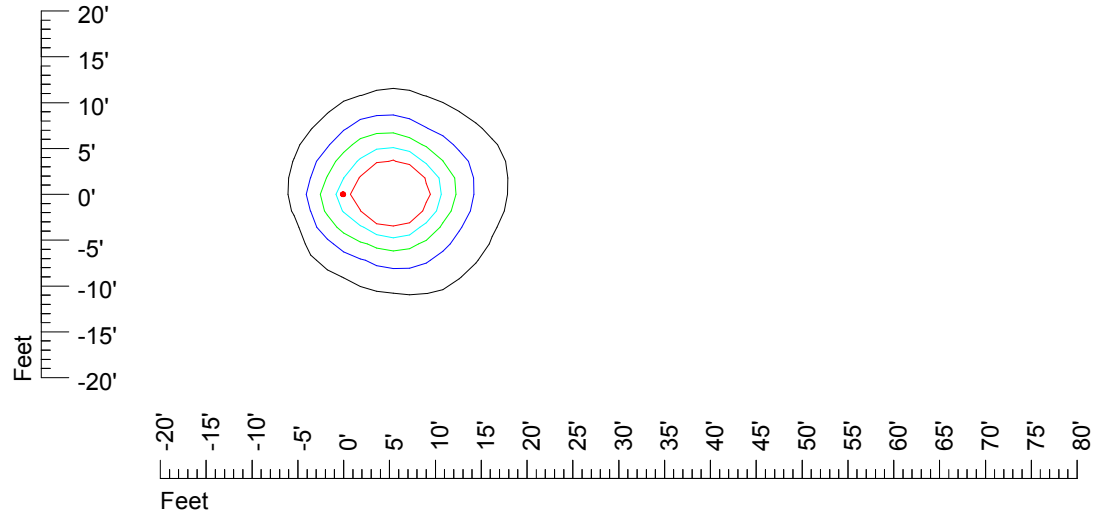

IES Photometric files MR16 LED 6v5w S1811121-R1

Isoline template 7' mounting height

Isoline values — 0.1 fc — 0.25 fc — 0.5 fc — 1.0 fc — 2.0 fc

Mounting height 7' Tilt 0°

Mounting height 7' Tilt 30°

Mounting height 7' Tilt 15°

Mounting height 7' Tilt 45°

IES Photometric files MR16 LED 6v5w S1811121-R1

Isoline template 9' mounting height

Isoline values — 0.1 fc — 0.25 fc — 0.5 fc — 1.0 fc — 2.0 fc

Mounting height 9' Tilt 0°

Mounting height 9' Tilt 30°

Mounting height 9' Tilt 15°

Mounting height 9' Tilt 45°

IES Photometric files MR16 LED 6v5w S1811121-R1

Isoline template 11' mounting height

Isoline values — 0.1 fc — 0.25 fc — 0.5 fc — 1.0 fc — 2.0 fc

Mounting height 11' Tilt 0°

Mounting height 11' Tilt 30°

Mounting height 11' Tilt 15°

Mounting height 11' Tilt 45°

IES Photometric files MR16 LED 6v5w S1811121-R1

Isoline template 15' mounting height

Isoline values — 0.1 fc — 0.25 fc — 0.5 fc — 1.0 fc — 2.0 fc