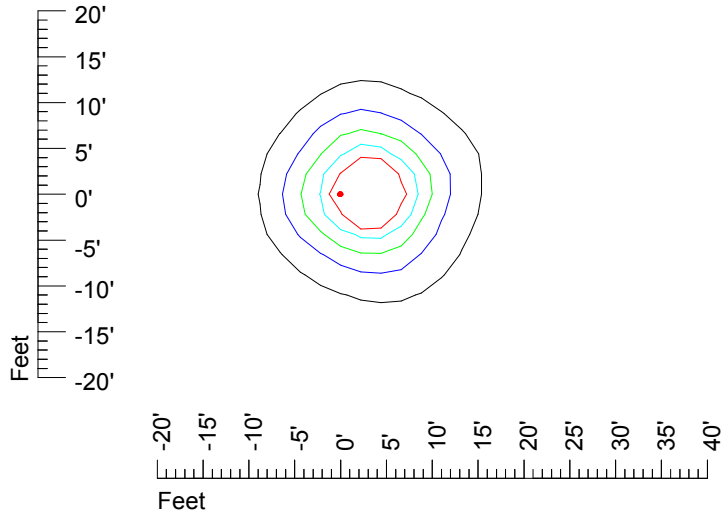

IES Photometric files MR16 LED 6v5w S1811121-R1

Isoline template 7' mounting height

Isoline values — 0.1 fc — 0.25 fc — 0.5 fc — 1.0 fc — 2.0 fc

Mounting height 7' Tilt 0°

Mounting height 7' Tilt 30°

Mounting height 7' Tilt 15°

Mounting height 7' Tilt 45°

IES Photometric files MR16 LED 6v5w S1811121-R1

Isoline template 9' mounting height

Isoline values — 0.1 fc — 0.25 fc — 0.5 fc — 1.0 fc — 2.0 fc

Mounting height 9' Tilt 0°

Mounting height 9' Tilt 30°

Mounting height 9' Tilt 15°

Mounting height 9' Tilt 45°

IES Photometric files MR16 LED 6v5w S1811121-R1

Isoline template 11' mounting height

Isoline values — 0.1 fc — 0.25 fc — 0.5 fc — 1.0 fc — 2.0 fc

Mounting height 11' Tilt 0°

Mounting height 11' Tilt 30°

Mounting height 11' Tilt 15°

Mounting height 11' Tilt 45°

IES Photometric files MR16 LED 6v5w S1811121-R1

Isoline template 15' mounting height

Isoline values — 0.1 fc — 0.25 fc — 0.5 fc — 1.0 fc — 2.0 fc