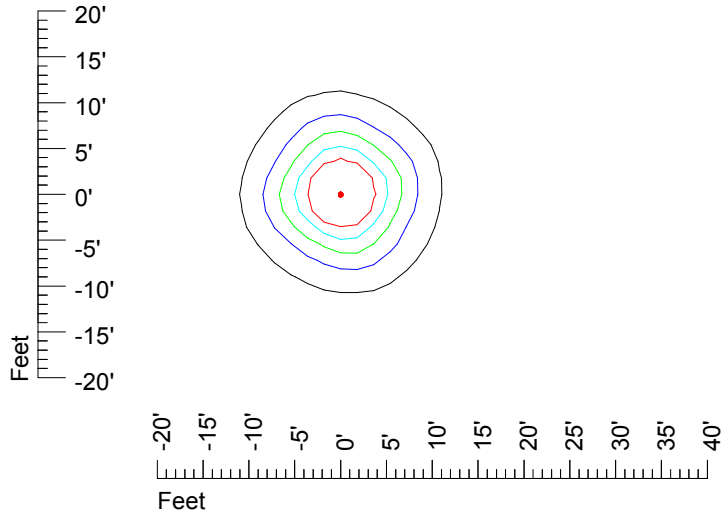

IES Photometric files MR16 LED 6v5w S1811121-R1

Isoline template 7' mounting height

Isoline values — 0.1 fc — 0.25 fc — 0.5 fc — 1.0 fc — 2.0 fc

Mounting height 7' Tilt 0°

Mounting height 7' Tilt 30°

Mounting height 7' Tilt 15°

Mounting height 7' Tilt 45°

IES Photometric files MR16 LED 6v5w S1811121-R1

Isoline template 9' mounting height

Isoline values — 0.1 fc — 0.25 fc — 0.5 fc — 1.0 fc — 2.0 fc

Mounting height 9' Tilt 0°

Mounting height 9' Tilt 30°

Mounting height 9' Tilt 15°

Mounting height 9' Tilt 45°

IES Photometric files MR16 LED 6v5w S1811121-R1

Isoline template 11' mounting height

Isoline values — 0.1 fc — 0.25 fc — 0.5 fc — 1.0 fc — 2.0 fc

Mounting height 11' Tilt 0°

Mounting height 11' Tilt 30°

Mounting height 11' Tilt 15°

Mounting height 11' Tilt 45°

IES Photometric files MR16 LED 6v5w S1811121-R1

Isoline template 15' mounting height

Isoline values — 0.1 fc — 0.25 fc — 0.5 fc — 1.0 fc — 2.0 fc