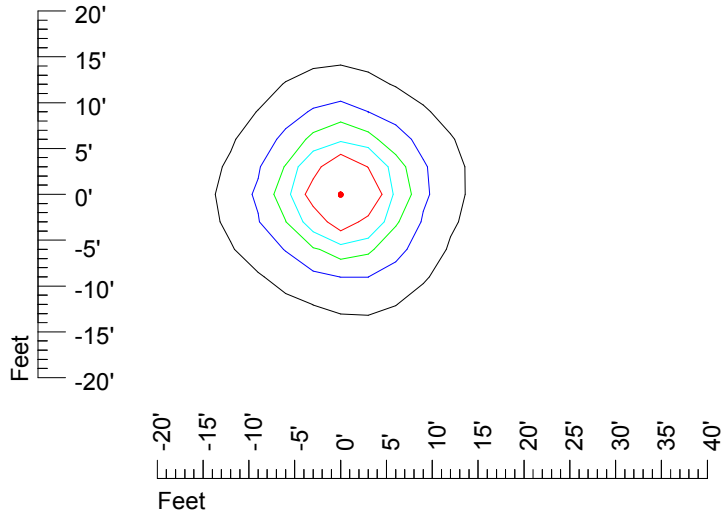

IES Photometric files MR16 LED 6v5w S1811121-R1

Isoline template 15' mounting height

Isoline values — 0.1 fc — 0.25 fc — 0.5 fc — 1.0 fc — 2.0 fc

Mounting height 15' Tilt 0°