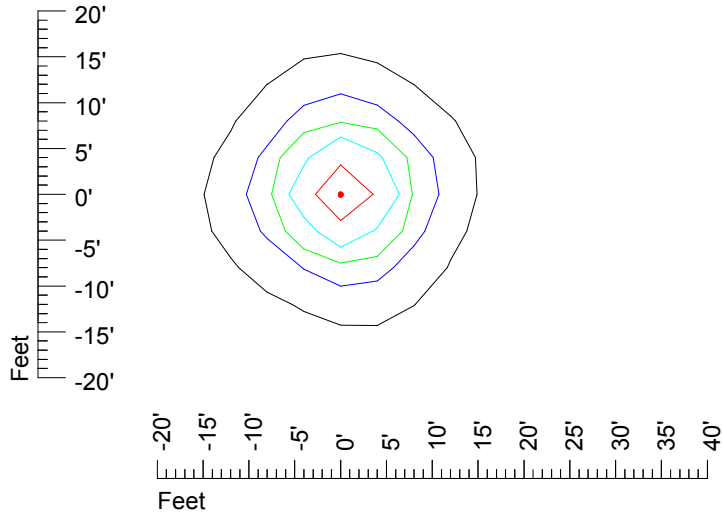

Mounting height 9' Tilt 15°

Mounting height 9' Tilt 45°

IES Photometric files MR16 LED 6v5w S1811121-R1

Isoline template 11' mounting height

Isoline values — 0.1 fc — 0.25 fc — 0.5 fc — 1.0 fc — 2.0 fc

Mounting height 11' Tilt 0°

Mounting height 11' Tilt 30°

Mounting height 11' Tilt 15°

Mounting height 11' Tilt 45°

IES Photometric files MR16 LED 6v5w S1811121-R1

Isoline template 15' mounting height

Isoline values — 0.1 fc — 0.25 fc — 0.5 fc — 1.0 fc — 2.0 fc

Mounting height 15' Tilt 0°

Mounting height 15' Tilt 30°

Mounting height 15' Tilt 15°

Mounting height 15' Tilt 45°

IES Photometric files MR16 LED 6v5w S1811121-R1

Isoline template 20' mounting height

Isoline values — 0.1 fc — 0.25 fc — 0.5 fc — 1.0 fc — 2.0 fc

Mounting height 20' Tilt 0°

Mounting height 20' Tilt 30°

Mounting height 20' Tilt 15°

Mounting height 20' Tilt 45°

IES Photometric files MR16 LED 6v5w S1811121-R1

Isoline template 25' mounting height

Isoline values — 0.1 fc — 0.25 fc — 0.5 fc — 1.0 fc — 2.0 fc