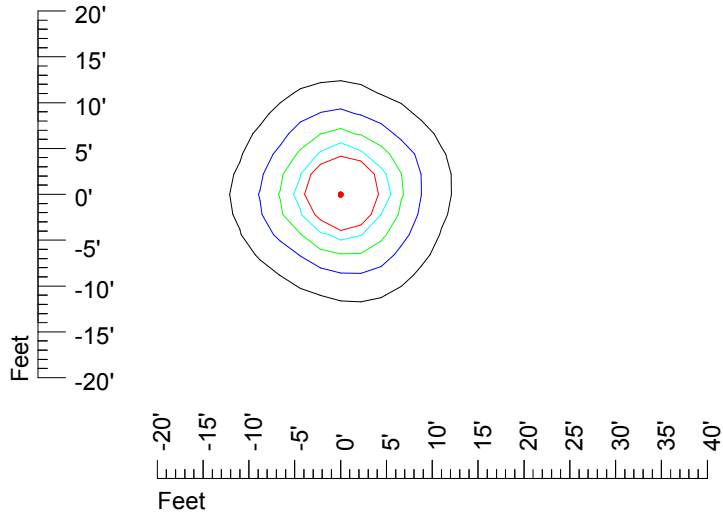

IES Photometric files MR16 LED 6v5w S1811121-R1

Isoline template 7' mounting height

Isoline values — 0.1 fc — 0.25 fc — 0.5 fc — 1.0 fc — 2.0 fc

Mounting height 7' Tilt 0°

Mounting height 7' Tilt 30°

Mounting height 7' Tilt 15°

Mounting height 7' Tilt 45°

IES Photometric files MR16 LED 6v5w S1811121-R1

Isoline template 9' mounting height

Isoline values — 0.1 fc — 0.25 fc — 0.5 fc — 1.0 fc — 2.0 fc

Mounting height 9' Tilt 0°

Mounting height 9' Tilt 30°

Mounting height 9' Tilt 15°

Mounting height 9' Tilt 45°

IES Photometric files MR16 LED 6v5w S1811121-R1

Isoline template 11' mounting height

Isoline values — 0.1 fc — 0.25 fc — 0.5 fc — 1.0 fc — 2.0 fc

Mounting height 11' Tilt 0°

Mounting height 11' Tilt 30°

Mounting height 11' Tilt 15°

Mounting height 11' Tilt 45°

IES Photometric files MR16 LED 6v5w S1811121-R1

Isoline template 15' mounting height

Isoline values — 0.1 fc — 0.25 fc — 0.5 fc — 1.0 fc — 2.0 fc