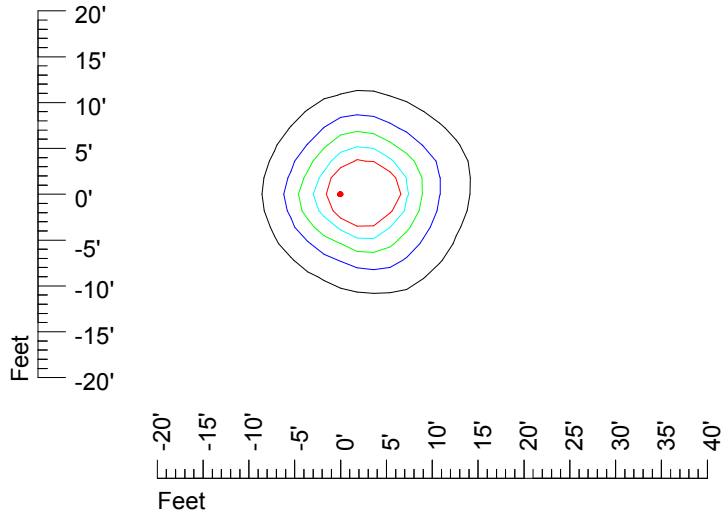

IES Photometric files MR16 LED 6v5w S1811121-R1

Isoline template 7' mounting height

Isoline values — 0.1 fc — 0.25 fc — 0.5 fc — 1.0 fc — 2.0 fc

Mounting height 7' Tilt 0°

Mounting height 7' Tilt 30°

Mounting height 7' Tilt 15°

Mounting height 7' Tilt 45°

IES Photometric files MR16 LED 6v5w S1811121-R1

Isoline template 9' mounting height

Isoline values — 0.1 fc — 0.25 fc — 0.5 fc — 1.0 fc — 2.0 fc

Mounting height 9' Tilt 0°

Mounting height 9' Tilt 30°

Mounting height 9' Tilt 15°

Mounting height 9' Tilt 45°

IES Photometric files MR16 LED 6v5w S1811121-R1

Isoline template 11' mounting height

Isoline values — 0.1 fc — 0.25 fc — 0.5 fc — 1.0 fc — 2.0 fc

Mounting height 11' Tilt 0°

Mounting height 11' Tilt 30°

Mounting height 11' Tilt 15°

Mounting height 11' Tilt 45°

IES Photometric files MR16 LED 6v5w S1811121-R1

Isoline template 15' mounting height

Isoline values — 0.1 fc — 0.25 fc — 0.5 fc — 1.0 fc — 2.0 fc