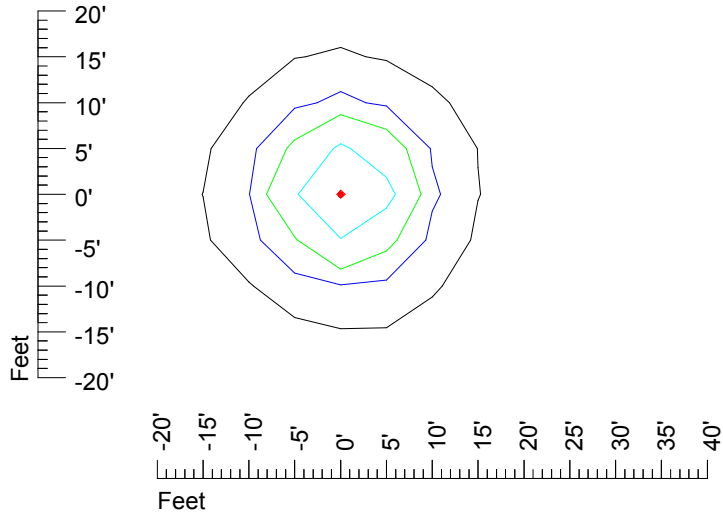

IES Photometric files MR16 LED 6v5w S1811121-R1

Isoline template 25' mounting height

Isoline values — 0.1 fc — 0.25 fc — 0.5 fc — 1.0 fc — 2.0 fc

Mounting height 25' Tilt 0°