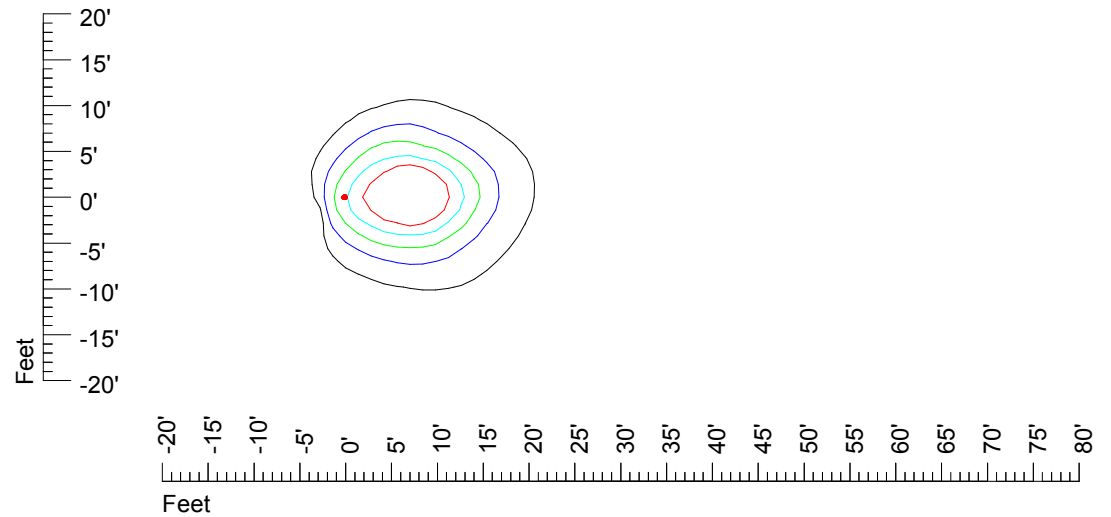

IES Photometric files MR16 LED 6v5w S1811121-R1

Isoline template 7' mounting height

Isoline values — 0.1 fc — 0.25 fc — 0.5 fc — 1.0 fc — 2.0 fc

Mounting height 7' Tilt 0°

Mounting height 7' Tilt 30°

Mounting height 7' Tilt 15°

Mounting height 7' Tilt 45°

IES Photometric files MR16 LED 6v5w S1811121-R1

Isoline template 9' mounting height

Isoline values — 0.1 fc — 0.25 fc — 0.5 fc — 1.0 fc — 2.0 fc

Mounting height 9' Tilt 0°

Mounting height 9' Tilt 30°

Mounting height 9' Tilt 15°

Mounting height 9' Tilt 45°

IES Photometric files MR16 LED 6v5w S1811121-R1

Isoline template 11' mounting height

Isoline values — 0.1 fc — 0.25 fc — 0.5 fc — 1.0 fc — 2.0 fc

Mounting height 11' Tilt 0°