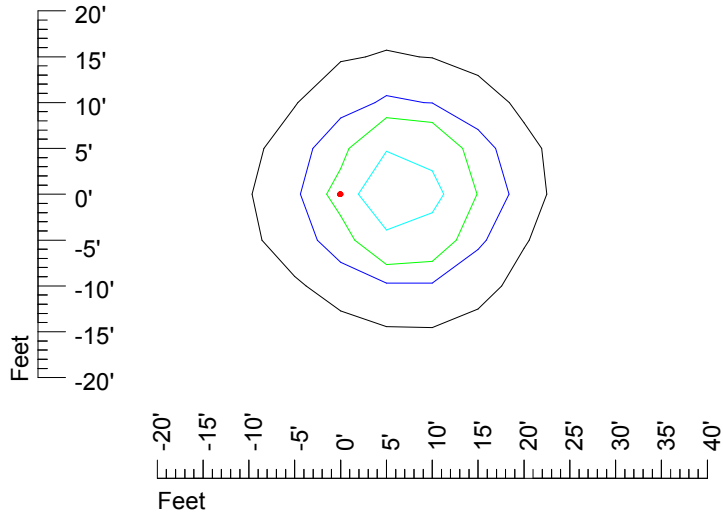

Mounting height 11' Tilt 30°

Mounting height 11' Tilt 15°

Mounting height 11' Tilt 45°

IES Photometric files MR16 LED 6v5w S1811121-R1

Isoline template 15' mounting height

Isoline values — 0.1 fc — 0.25 fc — 0.5 fc — 1.0 fc — 2.0 fc

Mounting height 15' Tilt 0°

Mounting height 15' Tilt 30°

Mounting height 15' Tilt 15°

Mounting height 15' Tilt 45°

IES Photometric files MR16 LED 6v5w S1811121-R1

Isoline template 20' mounting height

Isoline values — 0.1 fc — 0.25 fc — 0.5 fc — 1.0 fc — 2.0 fc

Mounting height 20' Tilt 0°

Mounting height 20' Tilt 30°

Mounting height 20' Tilt 15°

Mounting height 20' Tilt 45°

IES Photometric files MR16 LED 6v5w S1811121-R1

Isoline template 25' mounting height

Isoline values — 0.1 fc — 0.25 fc — 0.5 fc — 1.0 fc — 2.0 fc

Mounting height 25' Tilt 0°

Mounting height 25' Tilt 30°

Mounting height 25' Tilt 15°

Mounting height 25' Tilt 45°

IES Photometric files MR16 LED 6v5w S1811121-R1

Isoline template 30' mounting height

Isoline values — 0.1 fc — 0.25 fc — 0.5 fc — 1.0 fc — 2.0 fc