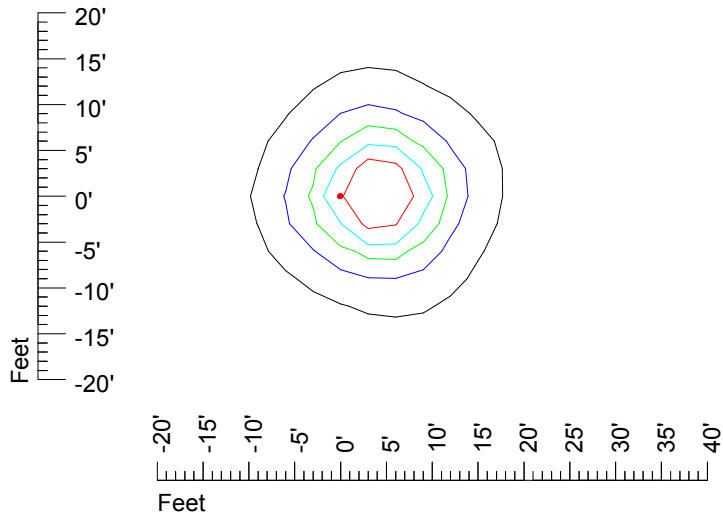

Mounting height 15' Tilt 15°