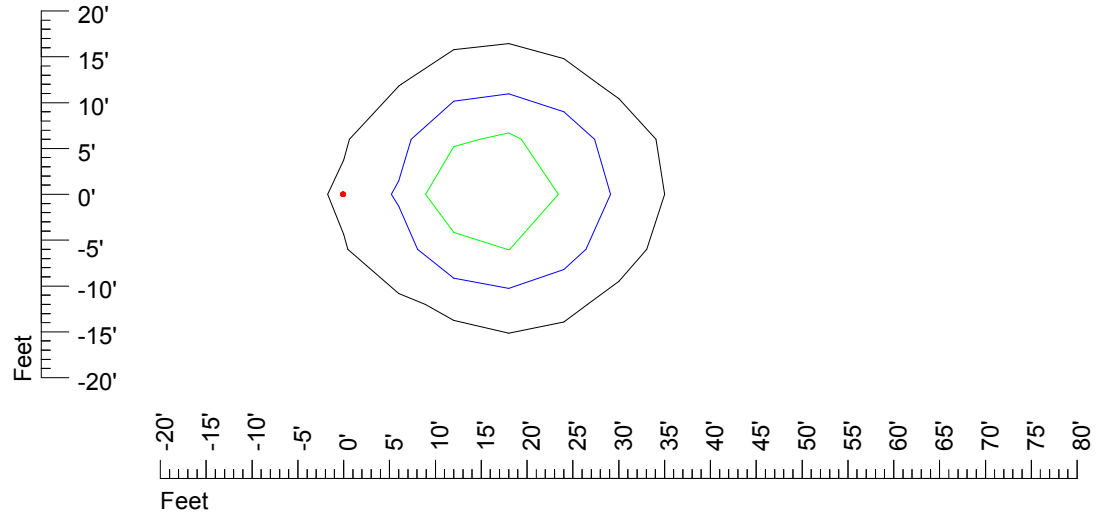

Mounting height 20' Tilt 0°

Mounting height 20' Tilt 30°

Mounting height 20' Tilt 15°

Mounting height 20' Tilt 45°

IES Photometric files MR16 LED 6v5w S1811121-R1

Isoline template 25' mounting height

Isoline values — 0.1 fc — 0.25 fc — 0.5 fc — 1.0 fc — 2.0 fc

Mounting height 25' Tilt 0°

Mounting height 25' Tilt 30°

Mounting height 25' Tilt 15°

Mounting height 25' Tilt 45°

IES Photometric files MR16 LED 6v5w S1811121-R1

Isoline template 30' mounting height

Isoline values — 0.1 fc — 0.25 fc — 0.5 fc — 1.0 fc — 2.0 fc

Mounting height 30' Tilt 0°

Mounting height 30' Tilt 30°

Mounting height 30' Tilt 15°

Mounting height 30' Tilt 45°