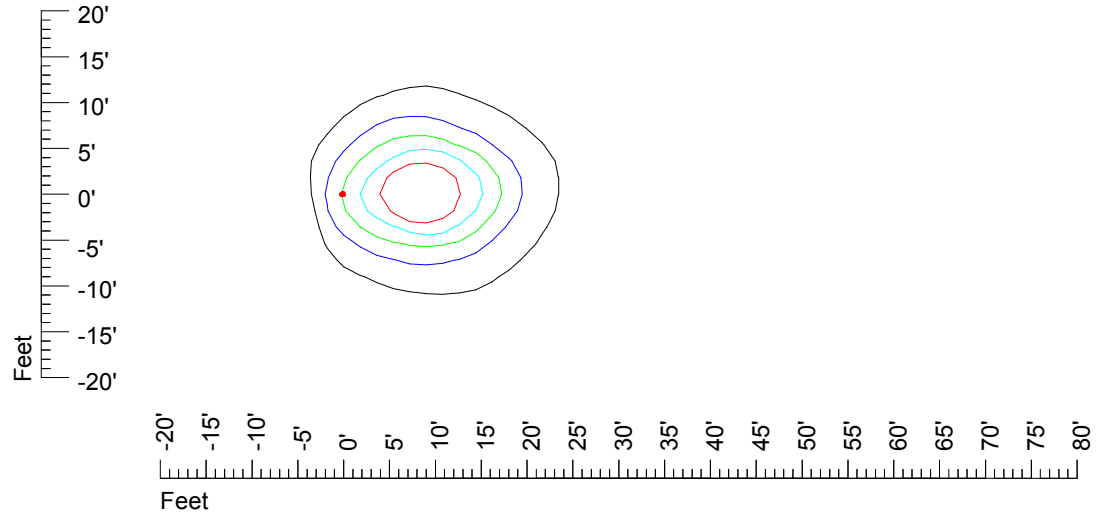

IES Photometric files MR16 LED 6v5w S1811121-R1

Isoline template 7' mounting height

Isoline values — 0.1 fc — 0.25 fc — 0.5 fc — 1.0 fc — 2.0 fc

Mounting height 7' Tilt 0°

Mounting height 7' Tilt 30°

Mounting height 7' Tilt 15°

Mounting height 7' Tilt 45°

IES Photometric files MR16 LED 6v5w S1811121-R1

Isoline template 9' mounting height

Isoline values — 0.1 fc — 0.25 fc — 0.5 fc — 1.0 fc — 2.0 fc

Mounting height 9' Tilt 0°

Mounting height 9' Tilt 30°

Mounting height 9' Tilt 15°

Mounting height 9' Tilt 45°

IES Photometric files MR16 LED 6v5w S1811121-R1

Isoline template 11' mounting height

Isoline values — 0.1 fc — 0.25 fc — 0.5 fc — 1.0 fc — 2.0 fc

Mounting height 11' Tilt 0°