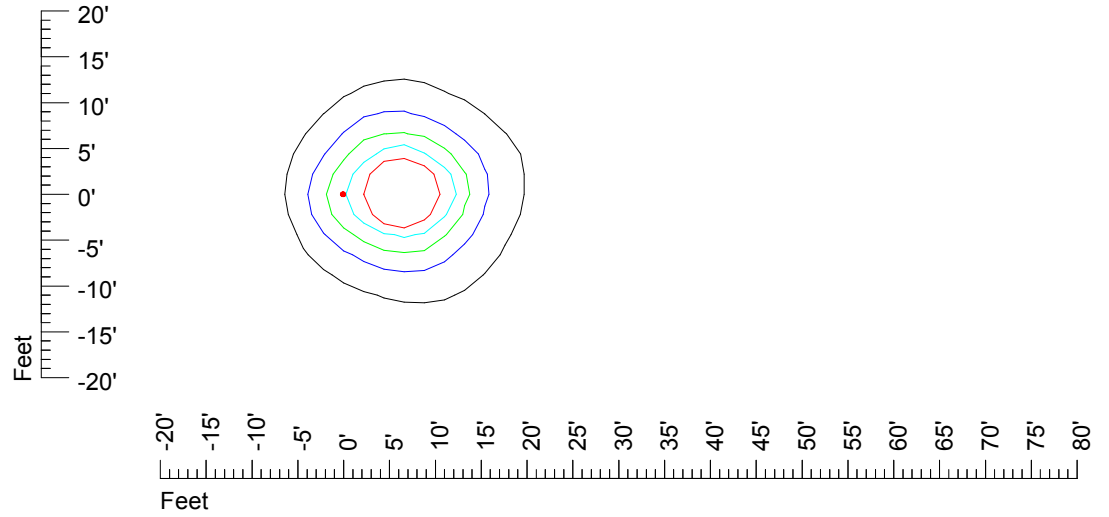

IES Photometric files MR16 LED 6v5w S1811121-R1

Isoline template 7' mounting height

Isoline values — 0.1 fc — 0.25 fc — 0.5 fc — 1.0 fc — 2.0 fc

Mounting height 7' Tilt 0°

Mounting height 7' Tilt 30°

Mounting height 7' Tilt 15°

Mounting height 7' Tilt 45°

IES Photometric files MR16 LED 6v5w S1811121-R1

Isoline template 9' mounting height

Isoline values — 0.1 fc — 0.25 fc — 0.5 fc — 1.0 fc — 2.0 fc

Mounting height 9' Tilt 0°

Mounting height 9' Tilt 30°

Mounting height 9' Tilt 15°

Mounting height 9' Tilt 45°

IES Photometric files MR16 LED 6v5w S1811121-R1

Isoline template 11' mounting height

Isoline values — 0.1 fc — 0.25 fc — 0.5 fc — 1.0 fc — 2.0 fc

Mounting height 11' Tilt 0°

Mounting height 11' Tilt 30°

Mounting height 11' Tilt 15°

Mounting height 11' Tilt 45°

IES Photometric files MR16 LED 6v5w S1811121-R1

Isoline template 15' mounting height

Isoline values — 0.1 fc — 0.25 fc — 0.5 fc — 1.0 fc — 2.0 fc